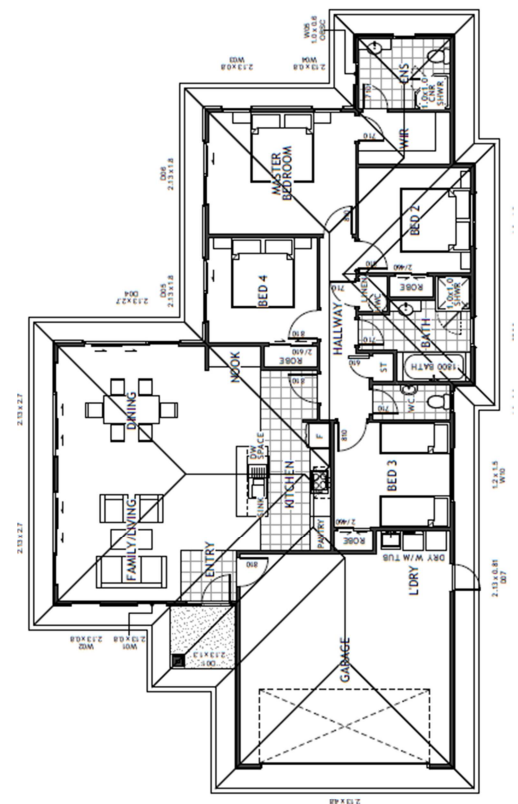

*You'll Love
The Difference*

P: Christine - 027 252 0001 | P: Tony - 027 255 0001 | E: info@trendsetterhomes.co.nz
A: Office: 57 The Esplanade, Pegasus, P.O. Box 78100, Pegasus 7648

www.trendsetterhomes.co.nz