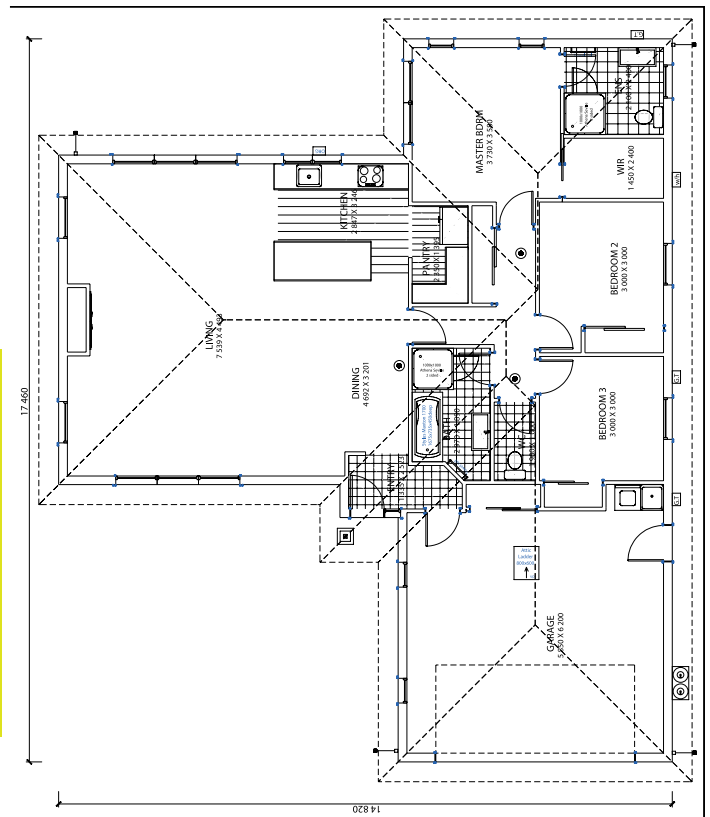

Understand elegance you could own.

With a massive open plan living/dining area, this home provides easy indoor/outdoor flow, making it a joy to live in. Plenty of storage, three bedrooms, the master with ensuite. This light filled expansive home will delight you for years to come.

- House 189m²
- 10 year Masterbuild warranty
- Attractive easy-care brick exterior
- Long run Coloursteel roof
- Carpets, vinyl and tiles
- Stainless appliances
- Fujitsu heat pump

 **3**
 **2**
 **2**
 **Loft**
 **Open Plan**